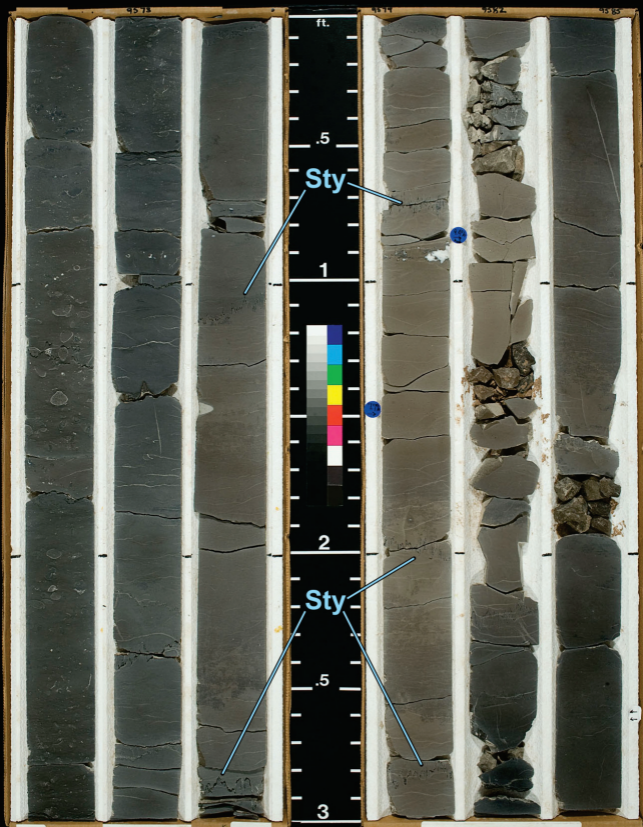

BROWN DENSE LIME

BDL Slabbed Core Photo Courtesy Anderson Energy